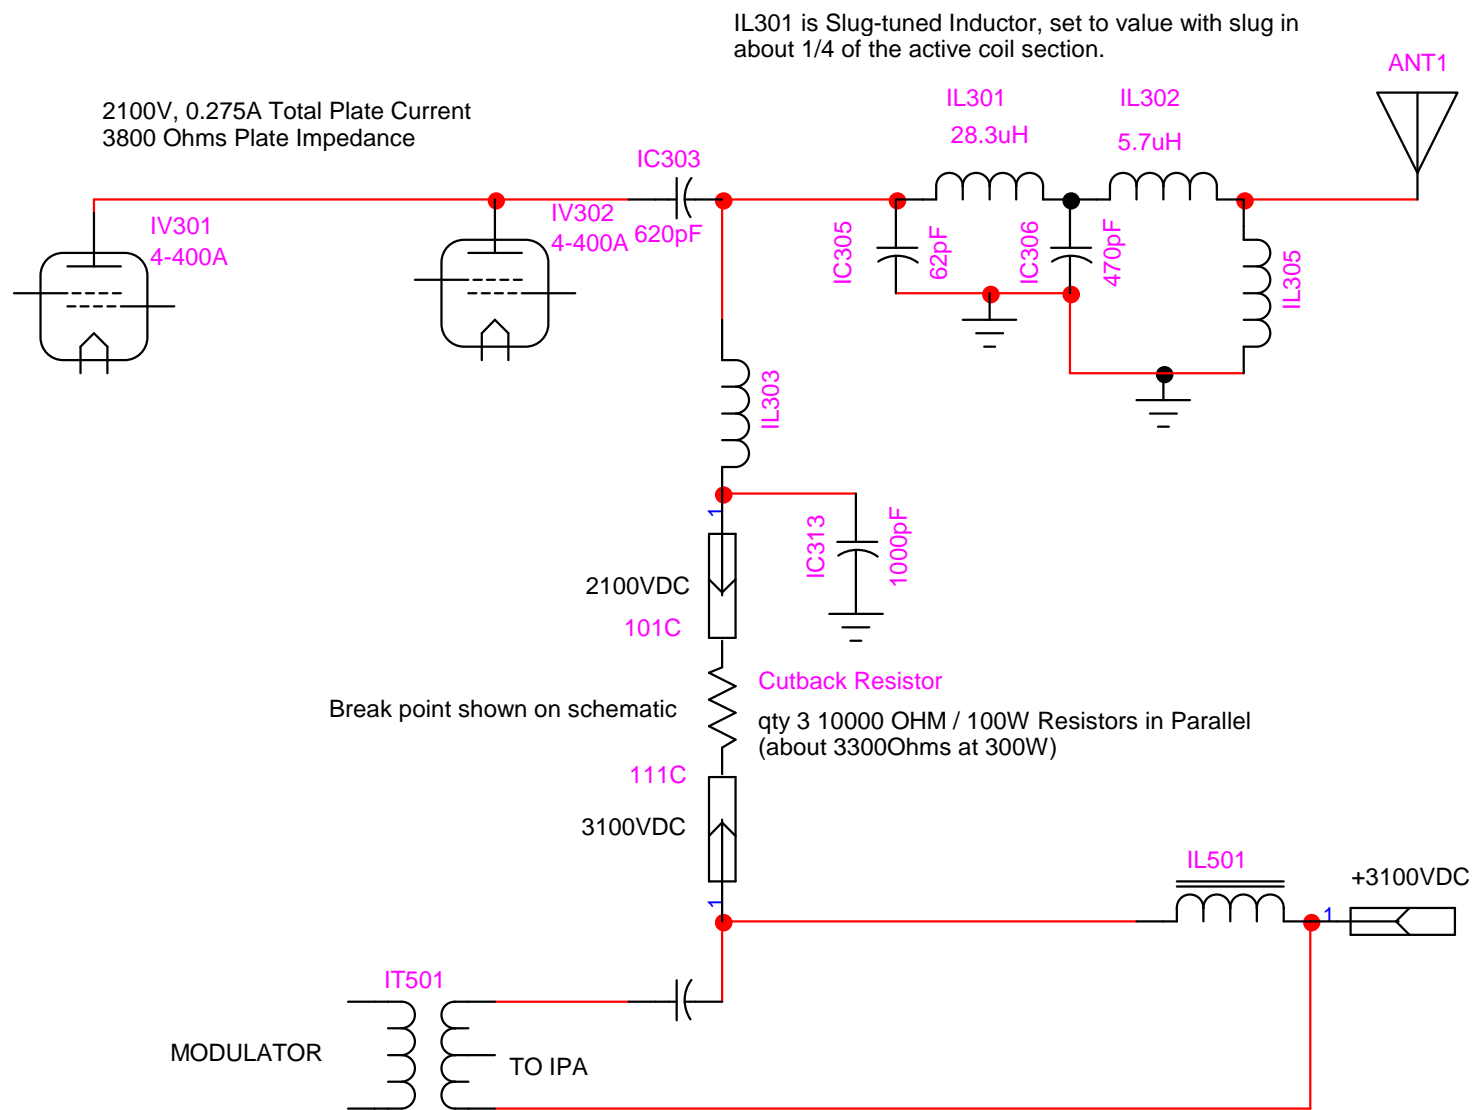

BTA1R 75M Output Network / Power Cutback 375W

IL301 is Slug-tuned Inductor, set to value with slug in about 1/4 of the active coil section.